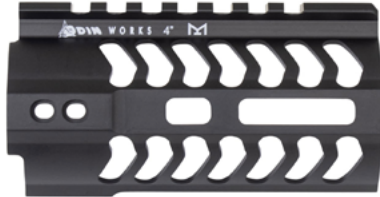

STANDARD

MSRP:
$130

STANDARD - 4" M-LOK FOREND

FOREND COLOR OPTIONS ☒

LEARN MORE!