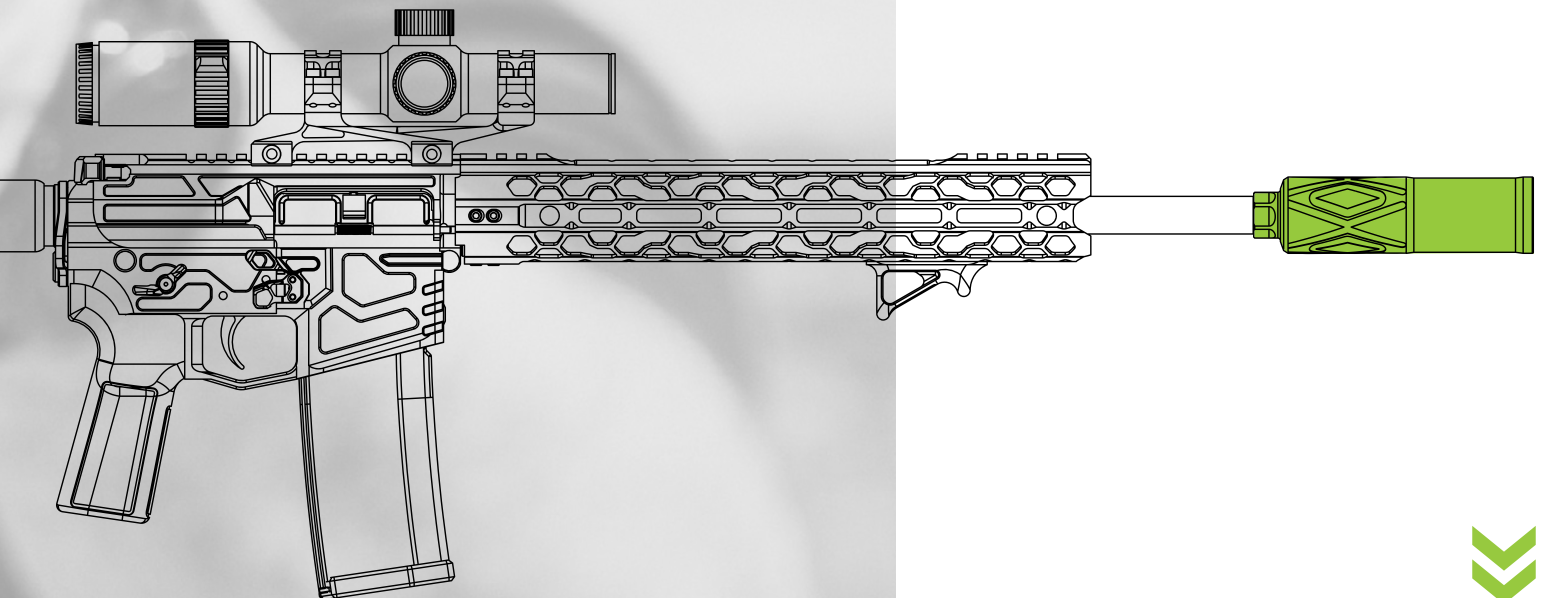

- Affordable quality
- Excellent dB ratings
- Direct thread and quick detach options available
- Modular designs available
- Multi-caliber options available