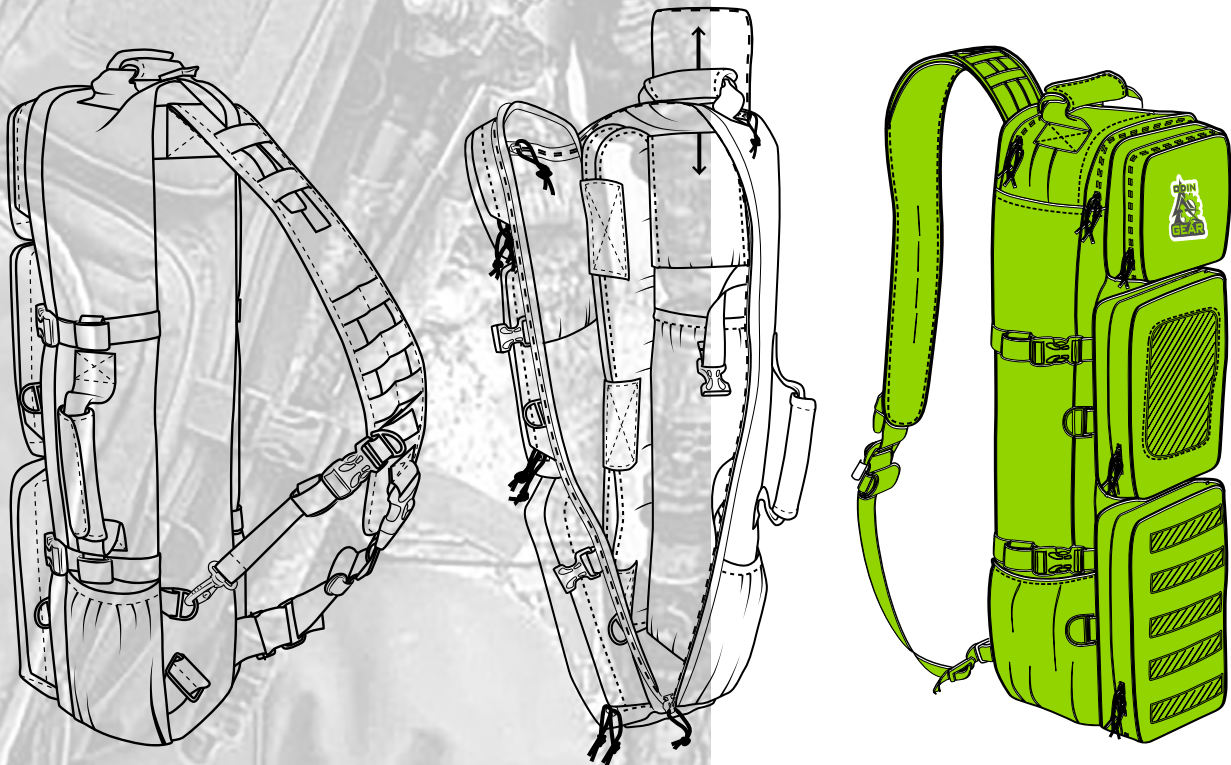

SOFT GEAR

- Made in Idaho
- Rest bags with adjustable light-weight fill
- Suppressor mirage covers
- Range bag
- Multiple patterns and colors available