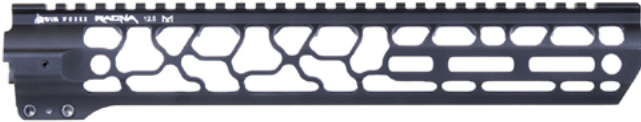

RAGNA

MSRP: $149

MSRP: $159

RAGNA - 12.5\" M-LOK FOREND

RAGNA - 15.5\" M-LOK FOREND

FOREND COLOR OPTIONS ☒

FOREND COLOR OPTIONS ☒

LEARN MORE!

LEARN MORE!

MSRP: $169

RAGNA - 17.5\" M-LOK FOREND

FOREND COLOR OPTIONS ☒ ☐ ☐ ☐

LEARN MORE!

[FORENDS CONTINUED](#)