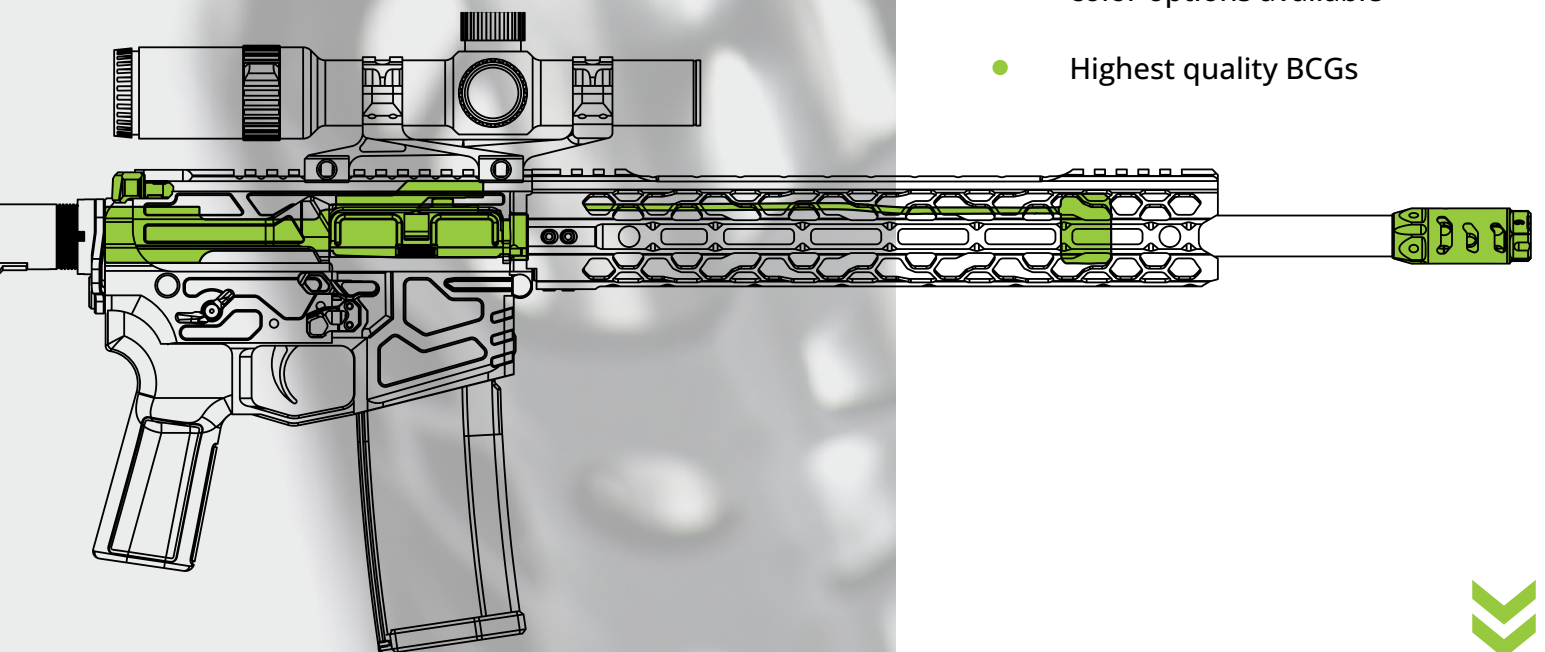

UPPER COMPONENTS

- Best gas block on the market
- ADJ Gas blocks available in .750" .875" and .936"
- Standard and tuneable gas blocks also available
- Multi-caliber options available for muzzle devices
- Suppressor-ready charging handle
- Extended Charging handles, with color options available
- Highest quality BCGs