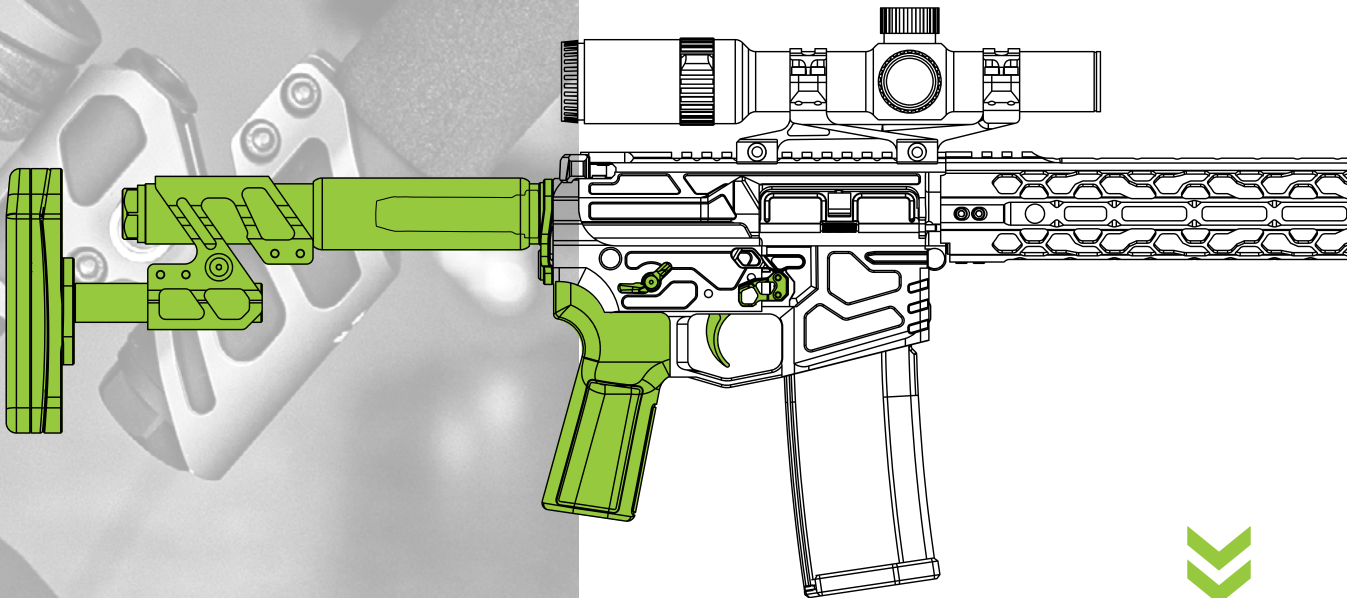

LOWER COMPONENTS

- Innovative stocks and braces
- Industry-leading aesthetics
- Multiple colors available for stocks, XMRs, and safetys
- Adjustable buffer system
- Multiple mag release and safety options