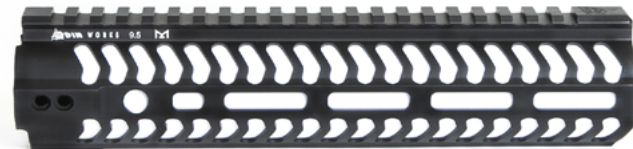

MSRP: $165
(FDE add $15)

STANDARD - 9.5" M-LOK FOREND

FOREND COLOR OPTIONS ☒ ☐

LEARN MORE!

FORENDS CONTINUED