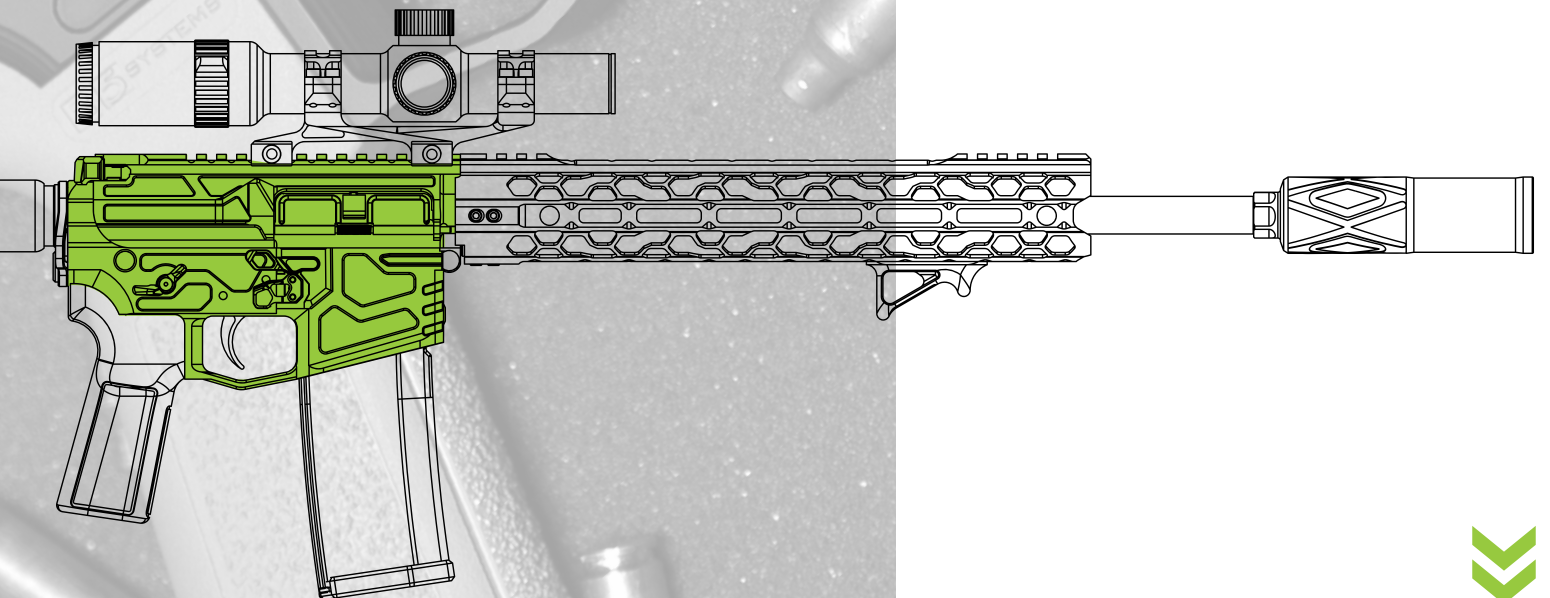

RECEIVERS

- Billet and forged options available
- Billet is 7075 aluminum
- Billet lower features an ambi-bolt release
- AR-15 and AR-9 options available
- Hard anodized
- Multiple colors available