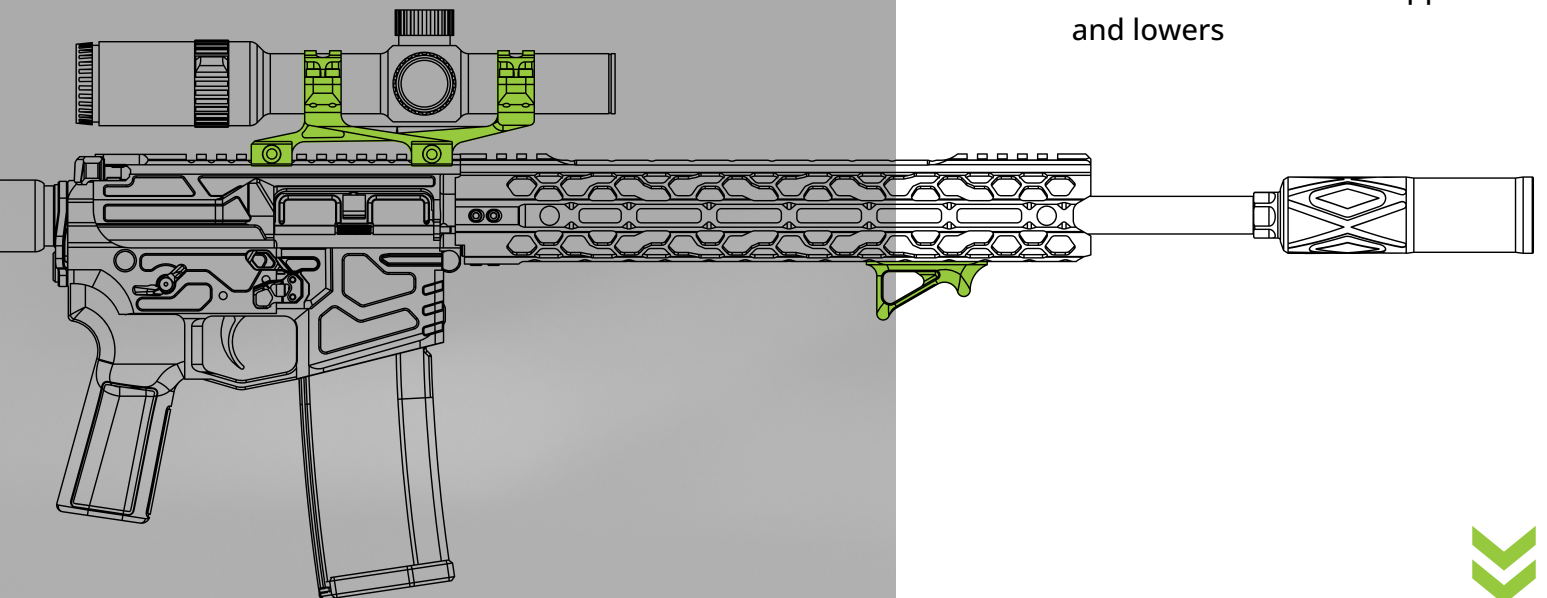

LOWER PARTS KIT

MSRP: \$59

ENHANCED LOWER PARTS KIT

LEARN MORE!

TOOLS & ACCESSORIES

- Machined aluminum parts and tools
- Plus 5 mag bases
- M-LOK Accessories
- Arca Mounts
- Scope Rings and bases
- Modular vise block for uppers and lowers