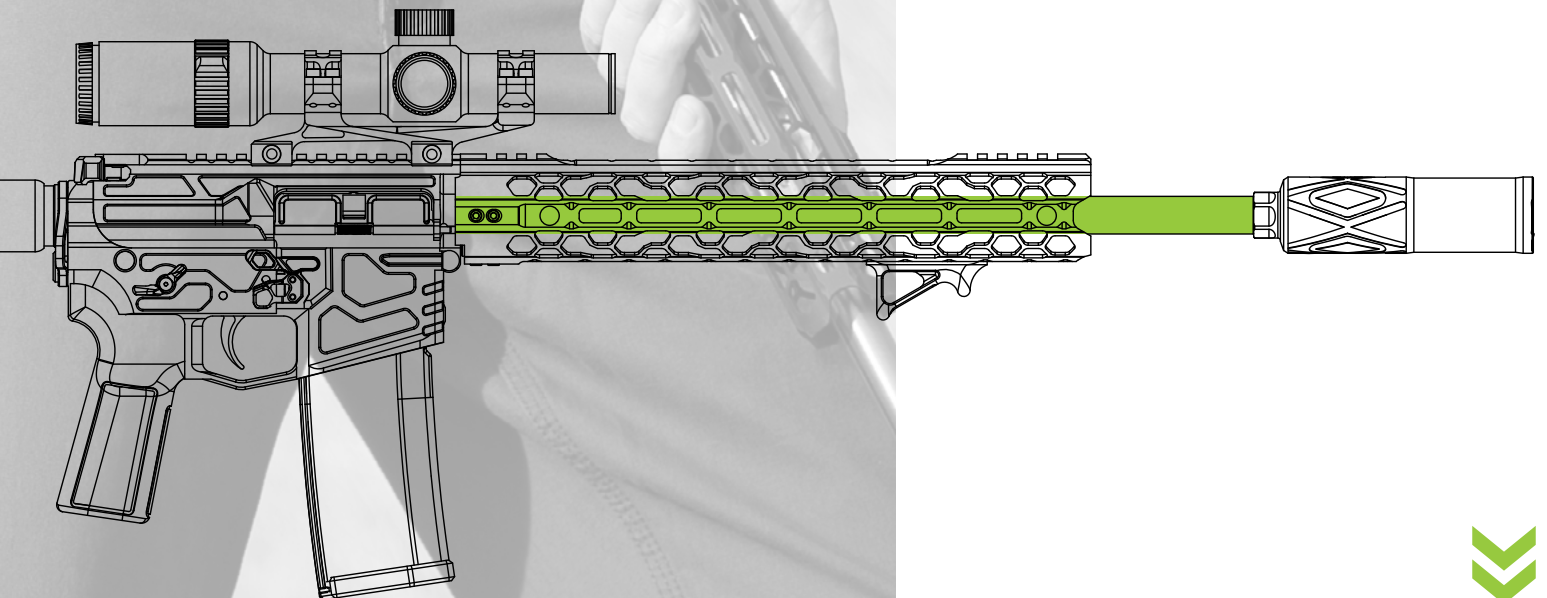

BARRELS

- Match grade barrels
- Every barrel is made from 416 stainless
- 1" MOA guarantee on most barrels
- Most popular barrels are available in black nitride
- All barrels have muzzle threads
- Every barrel comes with a gas block
- Barrels available in AR-15, AR-10, and AR-9 platforms