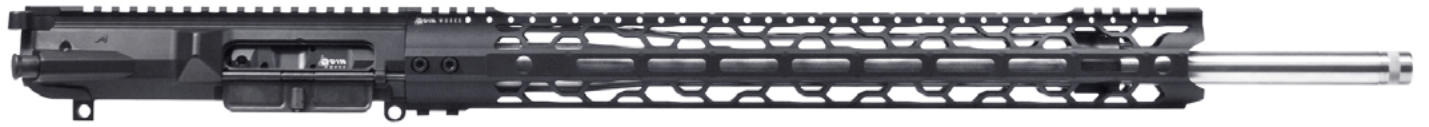

Shown with O2 Lite Forend

308 WINCHESTER - 22" COMPLETE UPPER

FOREND LENGTH OPTIONS	17"
FOREND STYLE OPTIONS	O2 Lite
FOREND COLOR OPTIONS	●
BARREL OPTIONS	22" (XL Rifle)

LEARN MORE!

6.5 CREEDMOOR

MSRP \$1,199