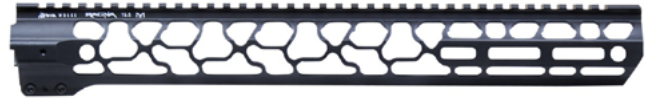

RAGNA

MSRP: $149

MSRP: $159

RAGNA - 12.5\" M-LOK FOREND

RAGNA - 15.5\" M-LOK FOREND

FOREND COLOR OPTIONS ☒

FOREND COLOR OPTIONS ☒

LEARN MORE!

LEARN MORE!

MSRP: $169

RAGNA - 17.5\" M-LOK FOREND

FOREND COLOR OPTIONS ☒ ☐ ☐ ☐

LEARN MORE!

[FORENDS CONTINUED](#)