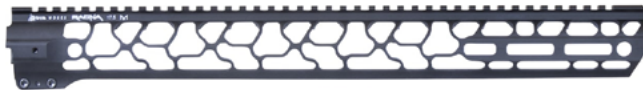

RAGNA - 12.5\" M-LOK FOREND

RAGNA - 15.5\" M-LOK FOREND

FOREND COLOR OPTIONS ☒

FOREND COLOR OPTIONS ☒

LEARN MORE!

LEARN MORE!

MSRP: $169