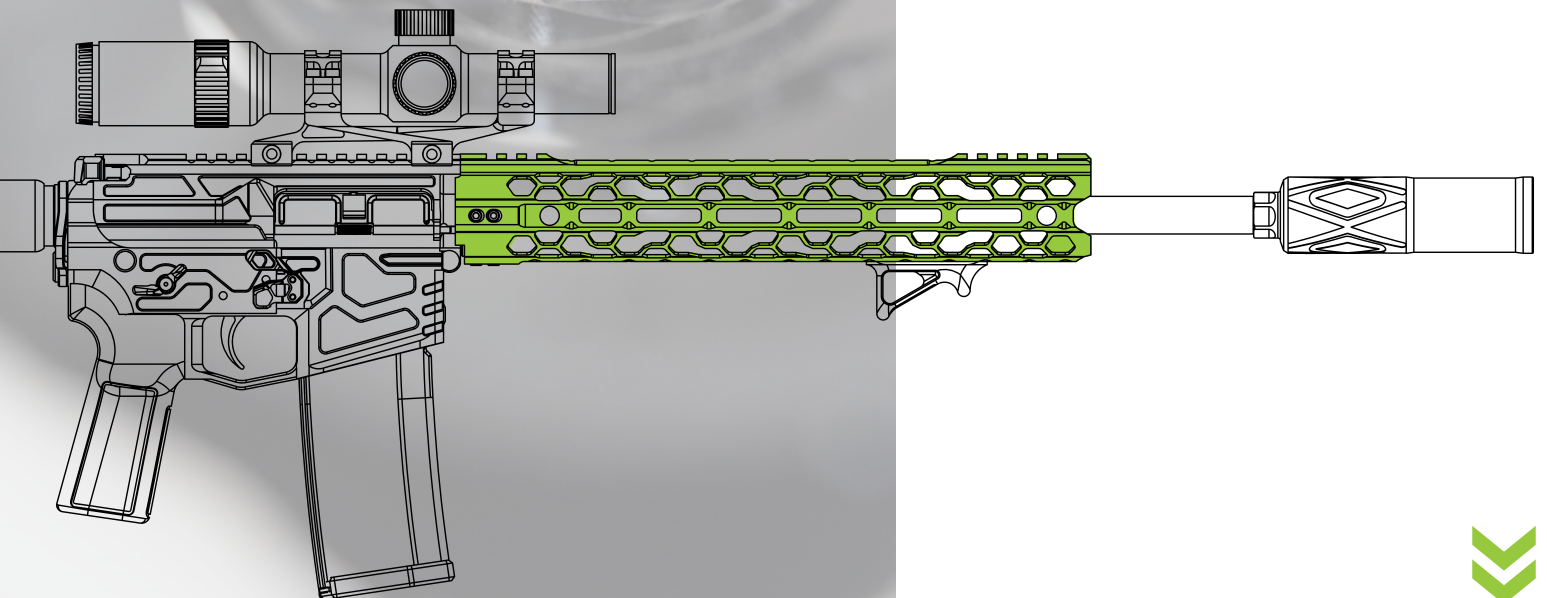

LEARN MORE!

FORENDS

- Available in various lengths, styles, colors, and diameters
- AR-15 and AR-10 models available
- All mounting hardware included
- Innovative and lightweight design
- All forends are equipped with an M-LOK accessory rail
- Satisfaction guaranteed