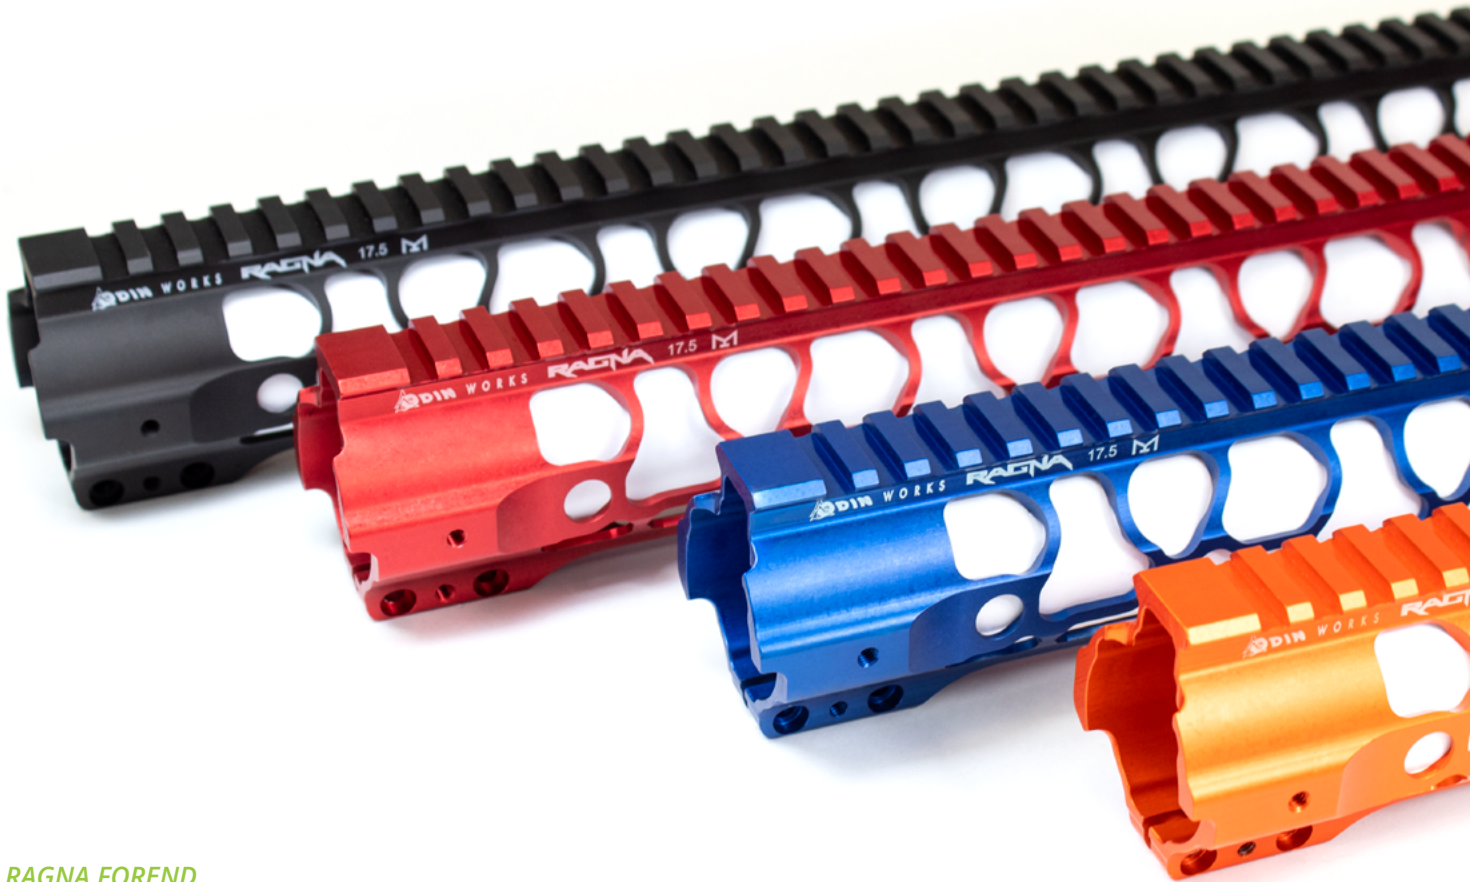

RAGNA FOREND

Designed for the fastest install possible, the RAGNA features a one piece barrel nut with no shims or clocking needed.